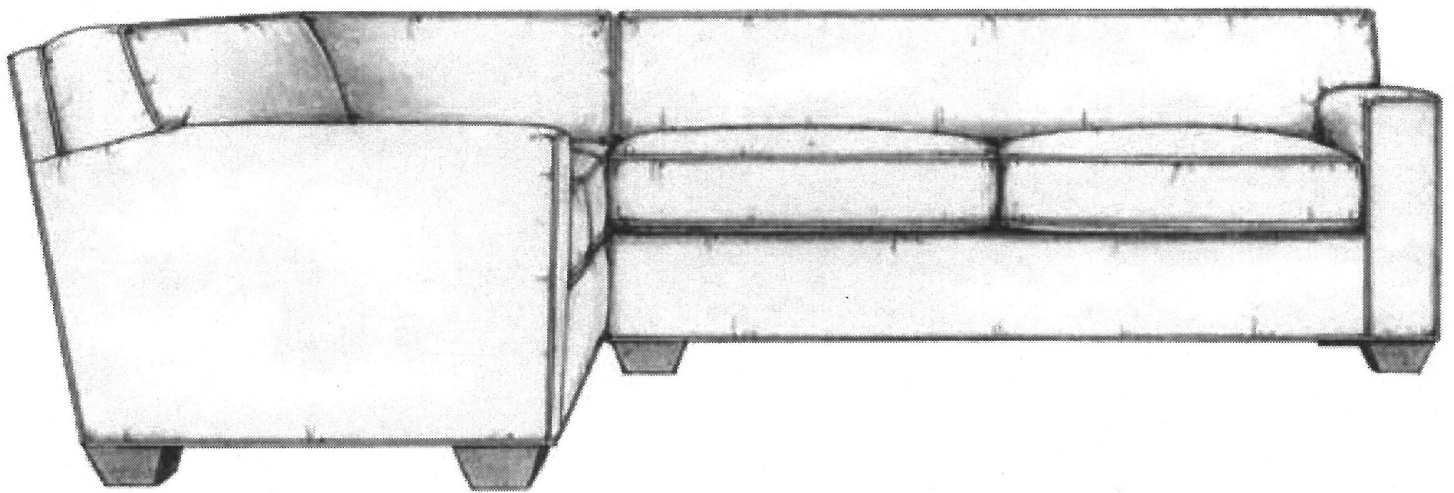

Style # HF-5400

SOFA - HF-5400S

RAF/LAF SOFA: W72 D36 H31

COM 16 Yards

RAF/LAF CORNER: W108 D36 H31

COM 19 Yards

2 ARM SOFA: W78 D36 H31

Arm Height: 24

Seat Height: 18

Description:

Track Arm with block legs.

*All measurements are approximate due to each piece being handcrafted and can vary up to two inches.